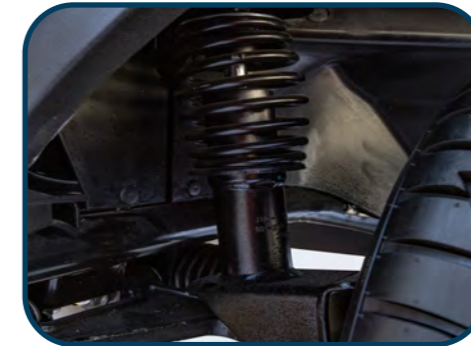

Shock absorber

Adopting automobile steering system design, independent suspension system